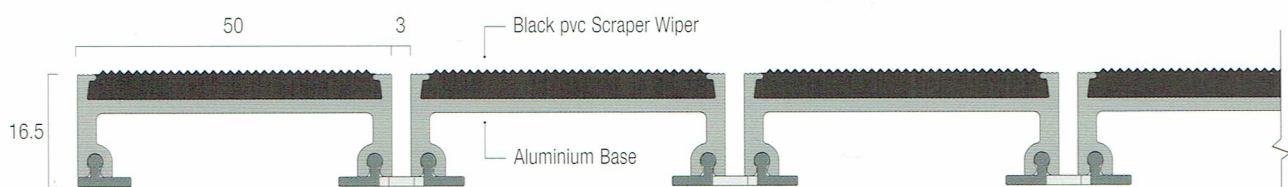

Typical applications: Schools, offices & high street shops

- Available in open or closed construction
- Supplied with edging strips and divider bars (see back page)
- Flammability - BSEN 13501-1 Class Efl
- Slip-resistance (HSL ramp test) - low risk of slip
- Can be manufactured to most shapes on approval of a template
- Warranty - 5 years

Profiles: Dimensions shown are nominal. Illustrations not to size. Products subject to minor design alterations without notice.

12mm closed construction - solution dyed nylon wiper

18mm open construction - pvc scraper wiper

Note - pvc wiper - scraper action only - for exterior use.

Typical Installation: Esplanade 1000 18mm open construction with solution dyed nylon wipers. Recessed in a Matwell.

Esplanade 1060 Wipers

Constructed from 100% solution dyed nylon yarn and incorporates a heavy scraper fibre for optimum dirt removal and moisture retention.