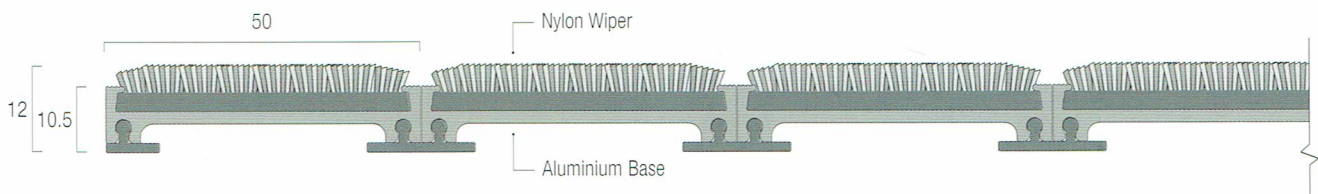

Esplanade 1000 Matting

Esplanade 1000 Matting

Esplanade 1000 is an aluminium framed mat with a choice of wipers. The wipers provide options in performance, cleanability and design which help specifiers and contractors to provide the best solutions to maintain floor finishes and to further minimise the risk of slips from increased pedestrian traffic in public buildings.

Typical applications: Schools, offices & high street shops

- Available in open or closed construction
- Supplied with edging strips and divider bars (see back page)
- Flammability - BSEN 13501-1 Class Efl
- Slip-resistance (HSL ramp test) - low risk of slip
- Can be manufactured to most shapes on approval of a template
- Warranty - 5 years

Profiles: Dimensions shown are nominal. Illustrations not to size. Products subject to minor design alterations without notice.

12mm closed construction - solution dyed nylon wiper

18mm open construction - pvc scraper wiper

Note - pvc wiper - scraper action only - for exterior use.

Typical Installation: Esplanade 1000 18mm open construction with solution dyed nylon wipers. Recessed in a Matwell.

Esplanade 1060 Wipers

Constructed from 100% solution dyed nylon yarn and incorporates a heavy scraper fibre for optimum dirt removal and moisture retention.