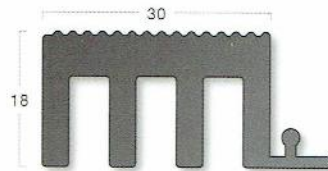

Blue Ridge

Storm Surge

Jet Stream

Esplanade Pvc Scraper Wiper

Pvc Scraper Wiper (Black)

In addition to the choice of carpet wipers there is also a solid black pvc scraper wiper suitable for both internal and external use.

Esplanade 1000 Accessories

Edging Strips

Edging strips are used for on-site trimming and to provide a neat finish at the raw edge of the mat. Edging strips are supplied with each order.

Esplanade 1000 12mm
ESP10ES12
PVC

Esplanade 1000 18mm
ESP10ES18
PVC

Divider Bars

Divider bars are used to achieve symmetrical design on mats exceeding two metres in width and are loose laid in line with the direction of traffic. Divider bars are supplied with each order.