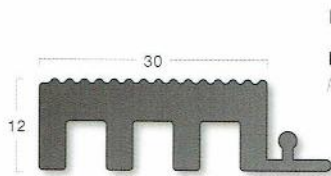

Blue Ridge

Storm Surge

Jet Stream

Esplanade Pvc Scraper Wiper

Pvc Scraper Wiper (Black)

In addition to the choice of carpet wipers there is also a solid black pvc scraper wiper suitable for both internal and external use.

Esplanade 1000 Accessories

Edging Strips

Edging strips are used for on-site trimming and to provide a neat finish at the raw edge of the mat. Edging strips are supplied with each order.

Esplanade 1000 12mm
ESP10ES12
PVC

Esplanade 1000 18mm
ESP10ES18
PVC

Divider Bars

Divider bars are used to achieve symmetrical design on mats exceeding two metres in width and are loose laid in line with the direction of traffic. Divider bars are supplied with each order.