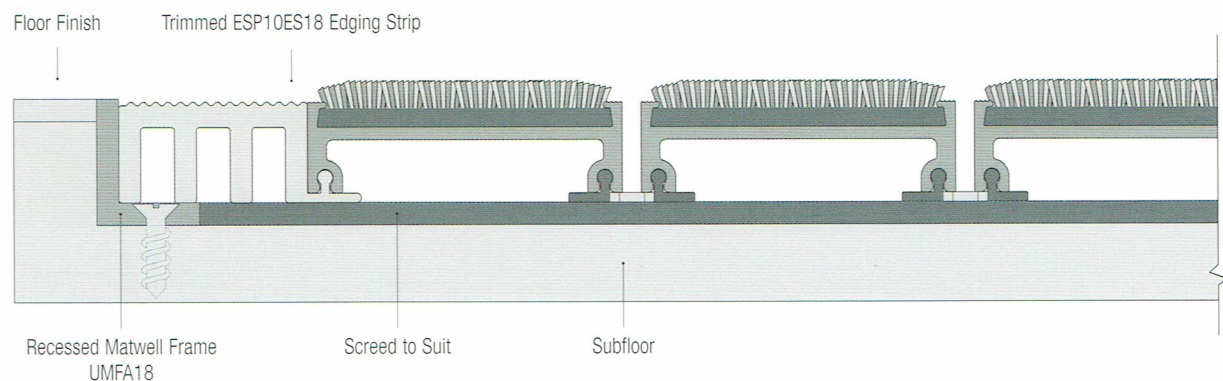

Profiles: Dimensions shown are nominal. Illustrations not to size. Products subject to minor design alterations without notice.

12mm closed construction - solution dyed nylon wiper

18mm open construction - pvc scraper wiper

Note - pvc wiper - scraper action only - for exterior use.

Typical Installation: Esplanade 1000 18mm open construction with solution dyed nylon wipers. Recessed in a Matwell.

Esplanade 1060 Wipers

Constructed from 100% solution dyed nylon yarn and incorporates a heavy scraper fibre for optimum dirt removal and moisture retention.